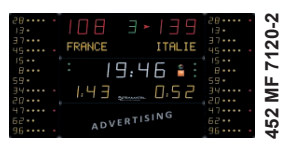

*Subject to technical alterations