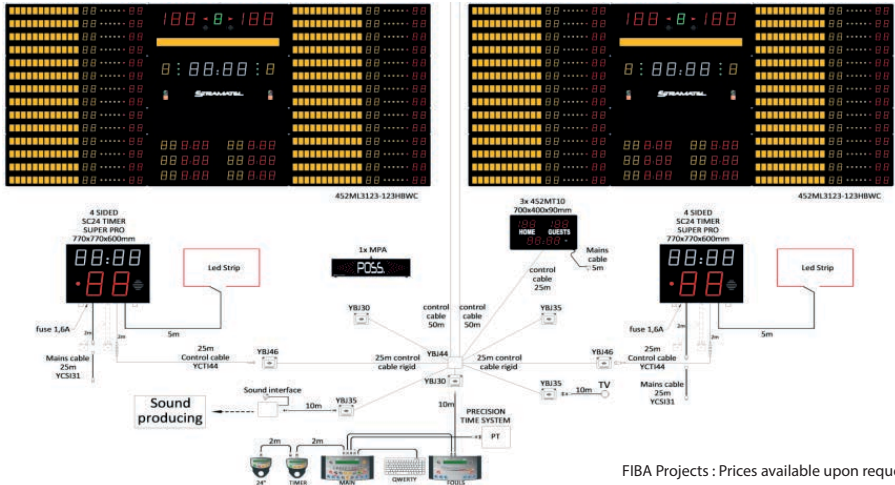

# Scoreboard

**MULTISPORT SCOREBOARDS - REF. 452**  
**SUPER PRO Range - Readability 160 m**  
 FIBA Level 1 - Digits 30 and 25 cm -  
 Team (16 cm) & Player names (16 or 12 cm), Transmission : Cable

**MULTISPORT SCOREBOARDS - REF. 452**  
**SUPER PRO Range - Readability 160 m**  
 FIBA Levels 1, 2 - Digits 30 and 25 cm - Team names 16 cm

<b>4-sided SC24 TSP</b>		<ul style="list-style-type: none"> <li>- Pair of 4-sided shot clocks</li> <li>- Dimensions : 770 x 770 x 600 mm</li> <li>- Digit height : 25 cm and 16 cm</li> <li>- 2 x 4-sided display units - with integrated horns</li> <li>- Main timer repeater (4 white LED digits) + shot clock countdown (2 red LED digits)</li> <li>- Transmission : radio or cable</li> <li>- Operation : with a Stramatel scoreboard</li> <li>- Installation : behind the backboard (Installation support frame available on demand)</li> </ul>
-------------------------	--	---