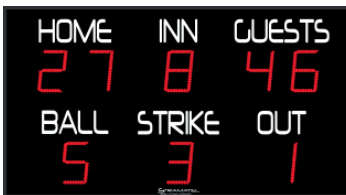

BASEBALL

FBB

- Dimensions: 1900 x 1150 mm
- Digit height: 25 cm - Readability : 120 m
- Score (2x2-digits), innings, Ball, Strike, Out
- Transmission: Radio or cable
- Made of 1 module