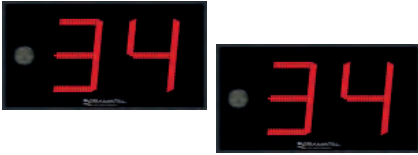

AMERICAN FOOTBALL

SCX40

- Dimensions : 1200 x 700 mm
- Digit height : 46 cm - Readability : 200 m
- 2 displays with integrated horn
- Transmission : Radio
- Use : Only with a Stramatel-scoreboard
- Installation : on I-Beams, wall-mounted or on the floor