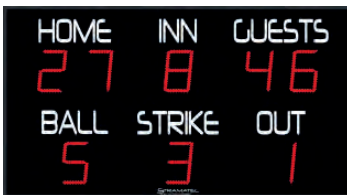

BASEBALL

FBB

- Dimensions: 1900 x 1150 mm
- Digit height: 25 cm - Readability : 120 m
- Score (2x2-digits), innings, Ball, Strike, Out
- Transmission: Radio or cable
- Made of 1 module