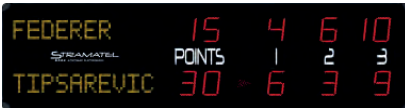

RT Alpha

- Dimensions : 2400 x 700 x 90 mm
- Digit height : 16 cm
- Programmable player names (2x10 characters - 12cm)
- Transmission : Radio or cable
- Made of 1 module