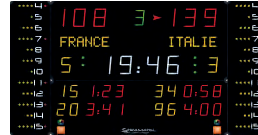

Scoreboard |

STRAMATEL

ELECTRONIC SCOREBOARDS & VIDEO SOLUTIONS

Model	SUPER PRO Range - Readability 160 m FIBA Levels 1, 2 - Digits 30 and 25 cm - Team names 16 cm	FIBA EQUIPMENT & VIDEO	Model
With stickers "Home" & "Guests"	Description	With programmable team names 2 x 9 characters Moving message display	

452 MF 3023

- Dimensions : 4300 x 2200 x 90 mm
- Digit height : 30 cm and 25 cm - in 4 colours
- Programmable for 14 sports in several languages
- Individual fouls (Basketball)
- 2 penalty timers per team (Handball)
- (3-digit timer) with player number
- Transmission : radio or cable
- Made of 4 modules

452 MF 3123

Model	SHOT CLOCK Range - Readability 110m - Operating only with STRAMATEL main scoreboards FIBA Levels 1, 2 - Digits 25 cm (attack timer) & 16 cm (main time repeater)	FIBA EQUIPMENT & VIDEO	Model
--------------	---	----------------------------------	--------------

4-sided SC24 TSP

- Pair of 4-sided shot clocks
- Dimensions : 770 x 770 x 600 mm
- Digit height : 25 cm and 16 cm
- 2 x 4-sided display units - with integrated horns
- Main timer repeater (4 white LED digits) + shot clock countdown (2 red LED digits)
- Transmission : radio or cable
- Operation : with a Stramatel scoreboard
- Installation : behind the backboard (Installation support frame available on demand)