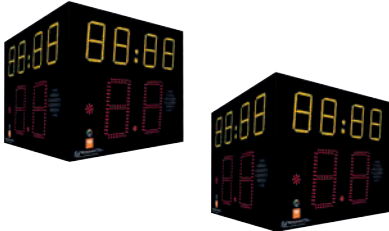

Scoreboard |

STRAMATEL

ELECTRONIC SCOREBOARDS & VIDEO SOLUTIONS

Model	SUPER PRO Range - Readability 160 m FIBA Levels 1, 2 - Digits 30 and 25 cm - Team names 16 cm	FIBA EQUIPMENT & VIDEO	Model
With stickers "Home" & "Guests"	Description	With programmable team names 2 x 9 characters Moving message display	

452 MF 3123

Model	SHOT CLOCK Range - Readability 110m - Operating only with STRAMATEL main scoreboards FIBA Levels 1, 2 - Digits 25 cm (attack timer) & 16 cm (main time repeater)	FIBA EQUIPMENT & VIDEO	Model
--------------	---	----------------------------------	--------------

SC24 TSP

- Pair of shot clocks
- Dimensions : 840 x 570 x 90 mm
- Digit height : 25 cm and 16 cm
- 2 display units - with integrated horn
- Main timer repeater (4 white LED digits) + shot clock countdown (2 red LED digits)
- Transmission : radio or cable
- Operation : with a Stramatel scoreboard
- Installation : behind the backboard on non-supplied brackets

4-sided SC24 TSP

- Pair of 4-sided shot clocks
- Dimensions : 770 x 770 x 600 mm
- Digit height : 25 cm and 16 cm
- 2 x 4-sided display units - with integrated horns
- Main timer repeater (4 white LED digits) + shot clock countdown (2 red LED digits)
- Transmission : radio or cable
- Operation : with a Stramatel scoreboard
- Installation : behind the backboard (Installation support frame available on demand)